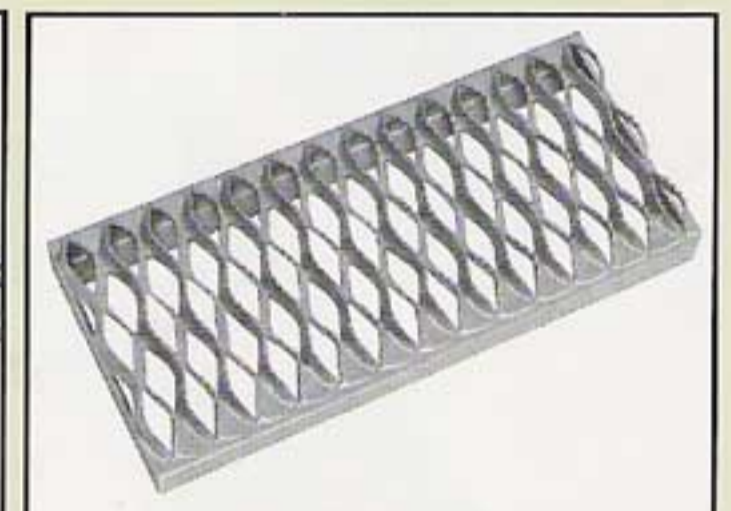

POWDER
COATED
TOUGH™

Cotterman®

4 STEP
MODEL NO.
4DWP2472RL

COTTERMAN SERIES DWP welded steel work platform provides dual entry access in a wide range of platform sizes. DWP work platforms are desirable in work areas that require quick, convenient, and efficient access to required work levels.

HEAVY DUTY FEATURES:

- The 800 pound load rating complies with OSHA 1910.29 and ANSI A14.7 standards for use by one or two persons.
- Steps and top platform are fabricated from heavy duty non-slip Grip Strut supported by a rugged 1" O.D. tubular frame. Special designs are available.
- All units have 36" high handrails which are shipped knocked down for field assembly in minutes.
- Exclusive heavy duty Cotterman Safe-Lock is provided at both ends for mobility.
- 2 1/2" diameter, 1" thick rubber pads on four legs hold the platform secure during use.
- Gray powder coat finish is standard color.
- Cal-OSHA models also available.

EXCLUSIVE HEAVY DUTY
SAFE-LOCK AT BOTH ENDS

STEPPING DOWN LOWERS TRIP
BAR TO IMMOBILIZE LADDER

STEP ON EITHER PEDAL TO RESET
SAFE-LOCK TO ROLLING POSITION

HEAVY DUTY NON-SLIP GRIP
STRUT STEPS AND PLATFORM